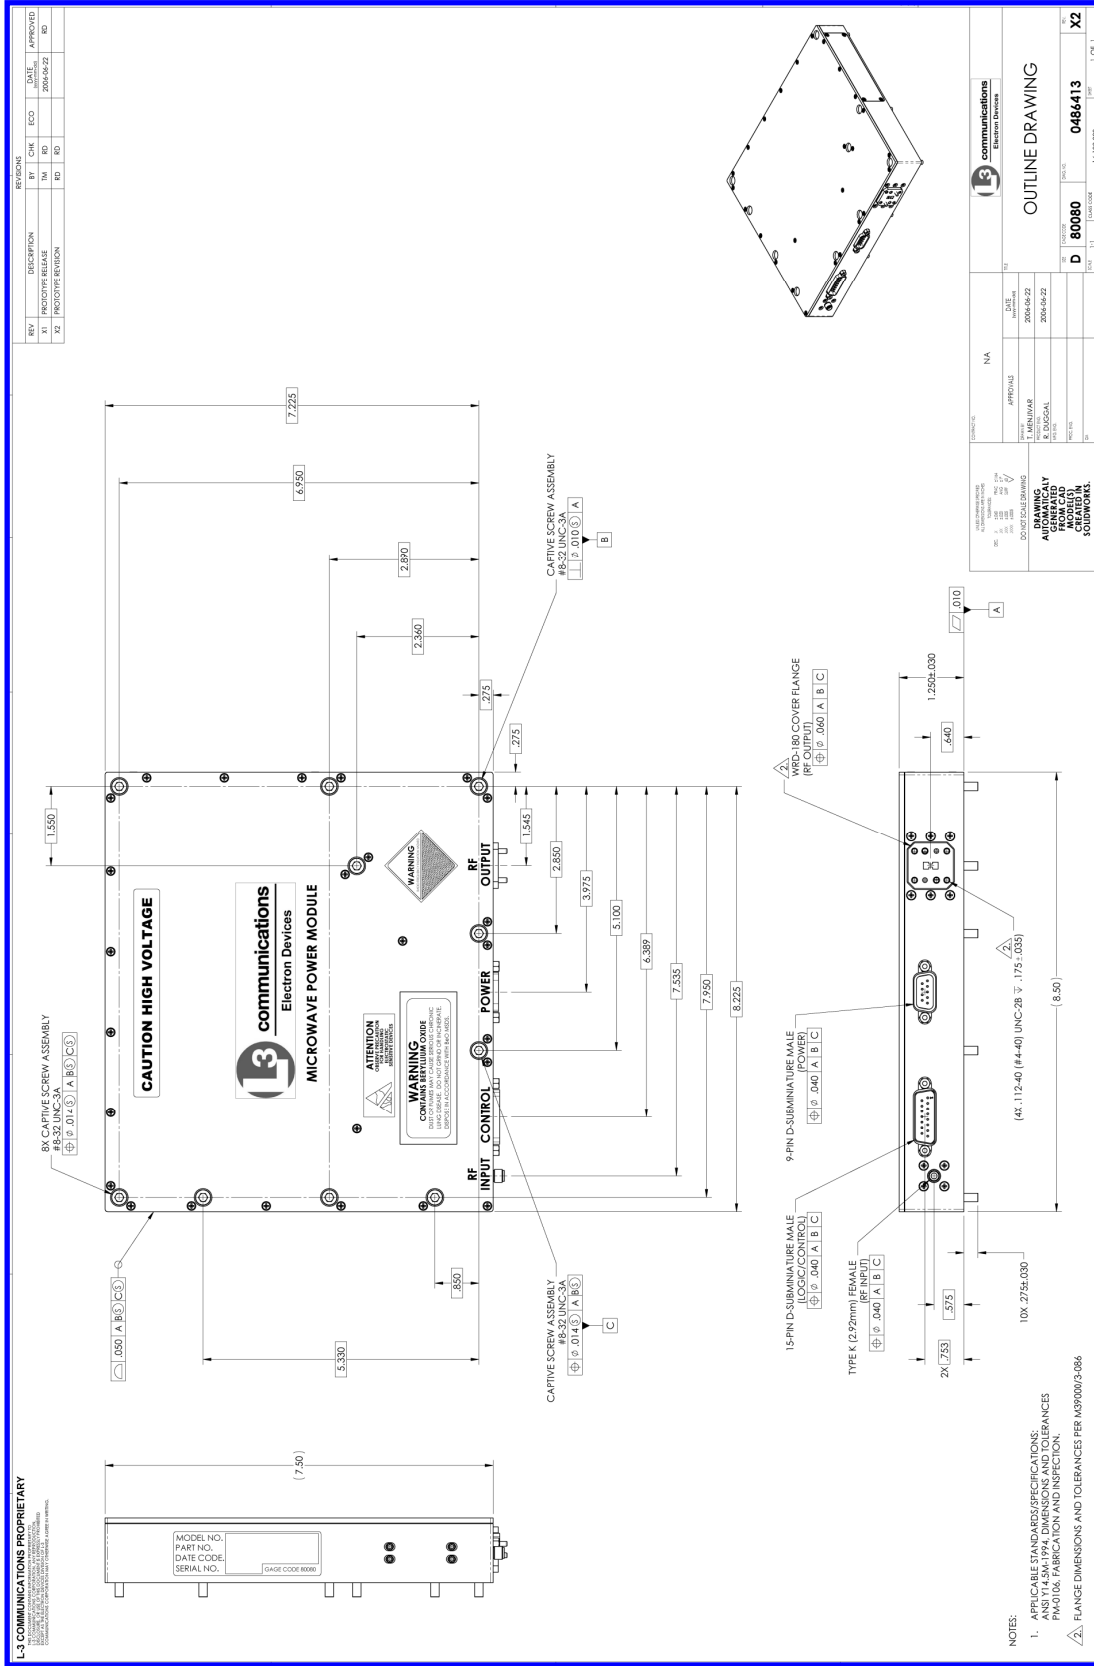

# M1282 Outline Drawing

**communications**  
 Electron Devices

**Electron Devices**  
 960 Industrial Road, San Carlos, CA 94070  
 (650) 591-8411 Fax: (650) 508-1956  
 Web Site: www.L-3com.com/edd  
 E-mail: scl.marketing@L-3com.com